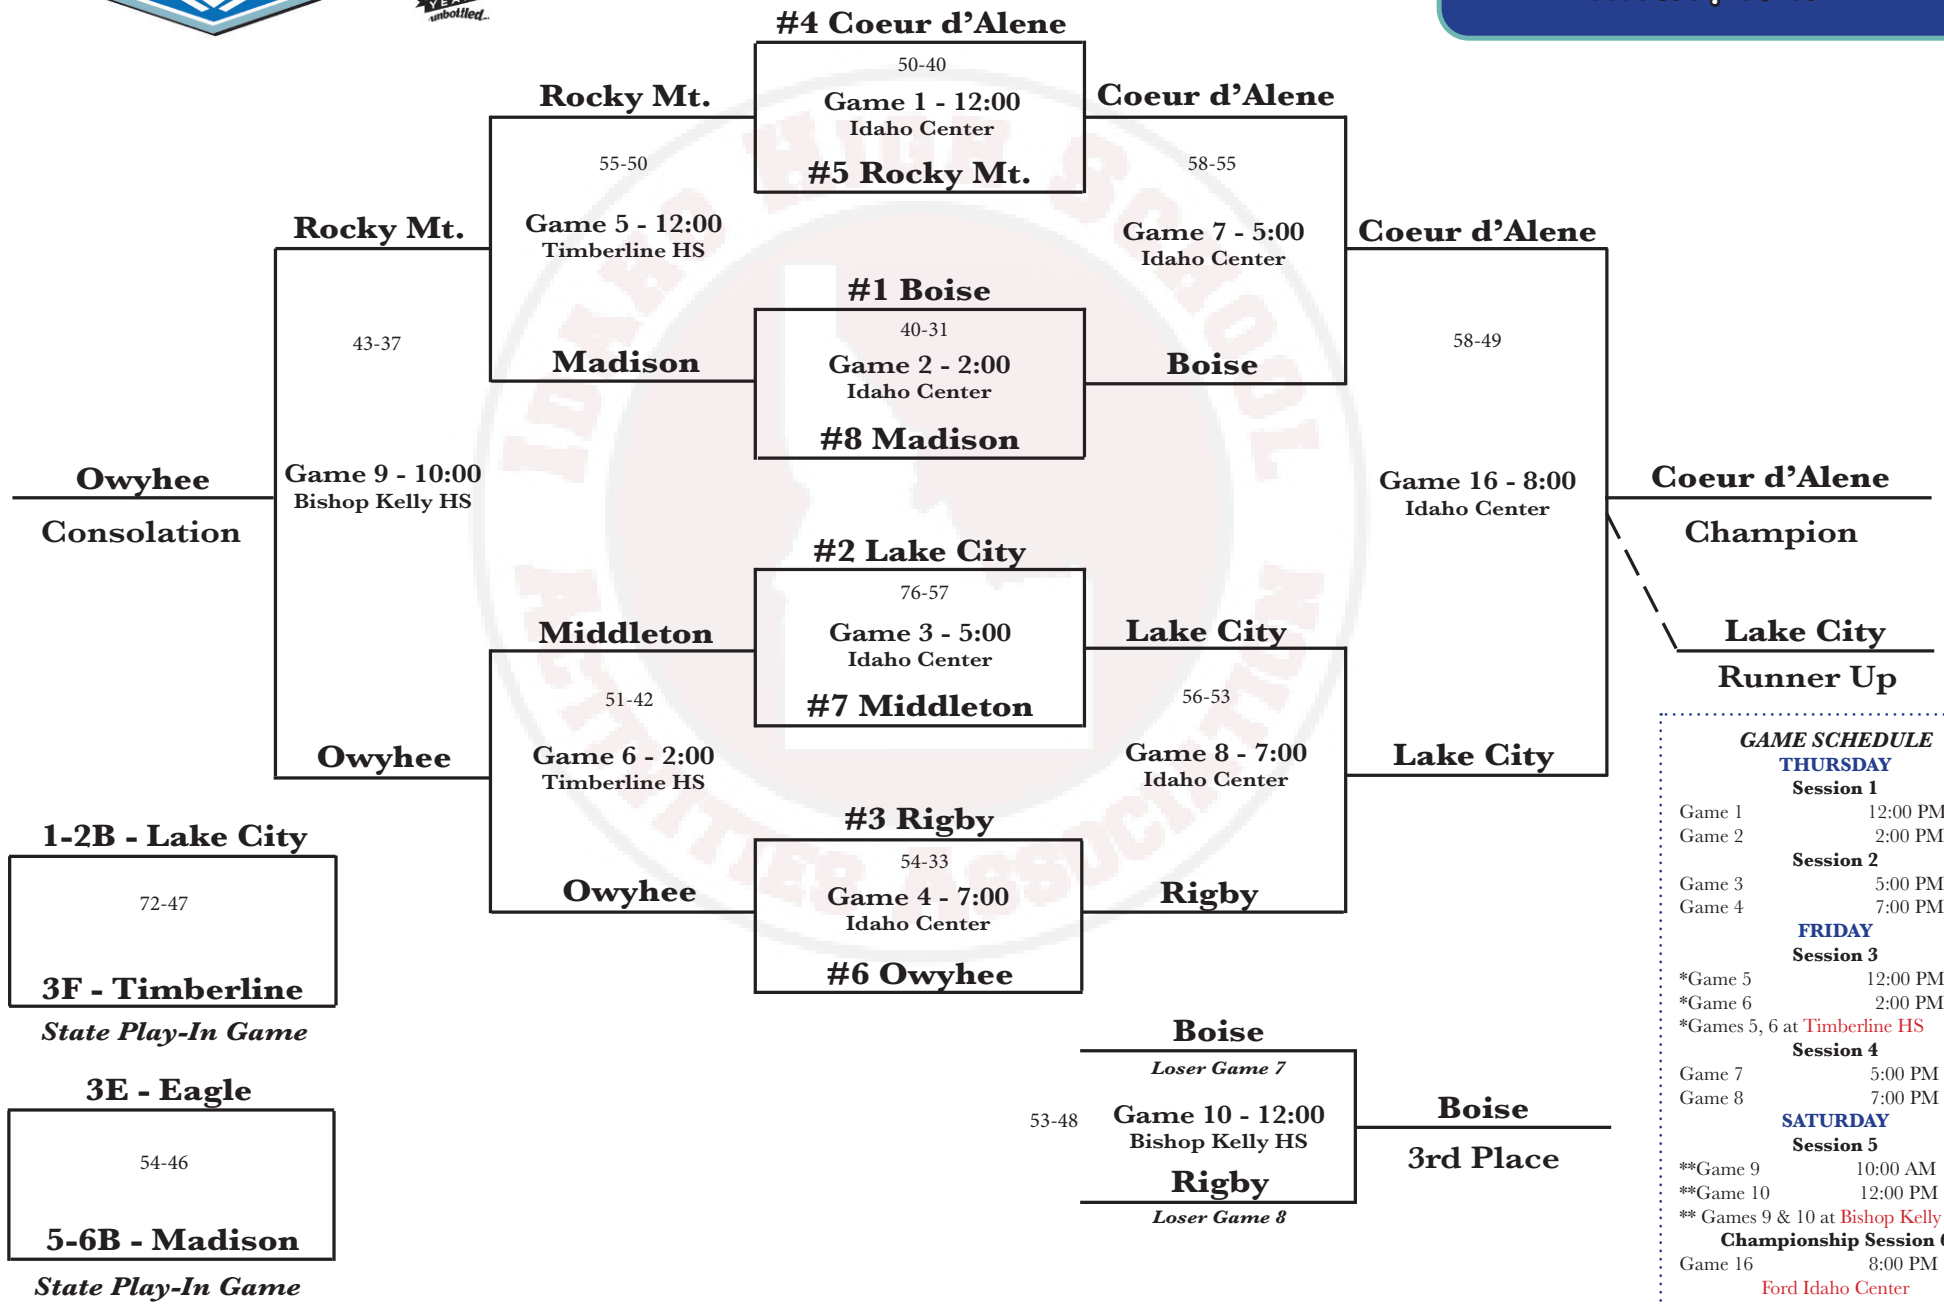

5A Girls
Ford Idaho Center
Timberline HS, Boise
Bishop Kelly HS, Boise
February 15-17

GAME SCHEDULE

THURSDAY	
Session 1	
Game 1	12:00 PM
Game 2	2:00 PM
Session 2	
Game 3	5:00 PM
Game 4	7:00 PM
FRIDAY	
Session 3	
*Game 5	12:00 PM
*Game 6	2:00 PM
*Games 5, 6 at Timberline HS	
Session 4	
Game 7	5:00 PM
Game 8	7:00 PM
SATURDAY	
Session 5	
**Game 9	10:00 AM
**Game 10	12:00 PM
** Games 9 & 10 at Bishop Kelly HS	
Championship Session 6	
Game 16	8:00 PM
Ford Idaho Center	